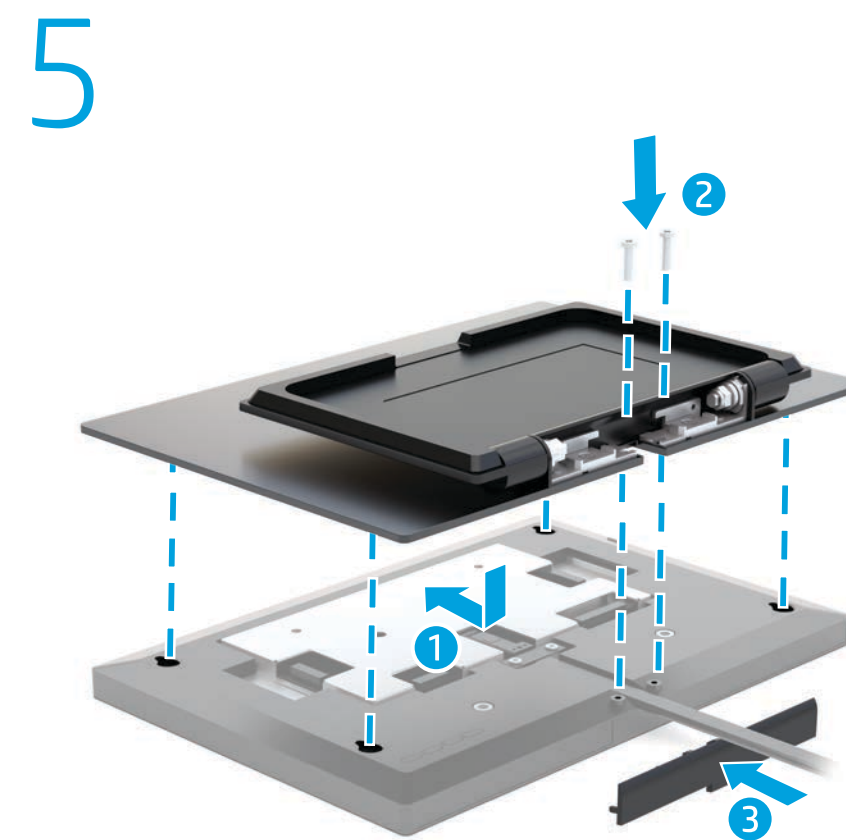

Quick Setup

Optimum Resolution:
1280 x 800 @ 60 Hz

 <http://www.hp.com/support>