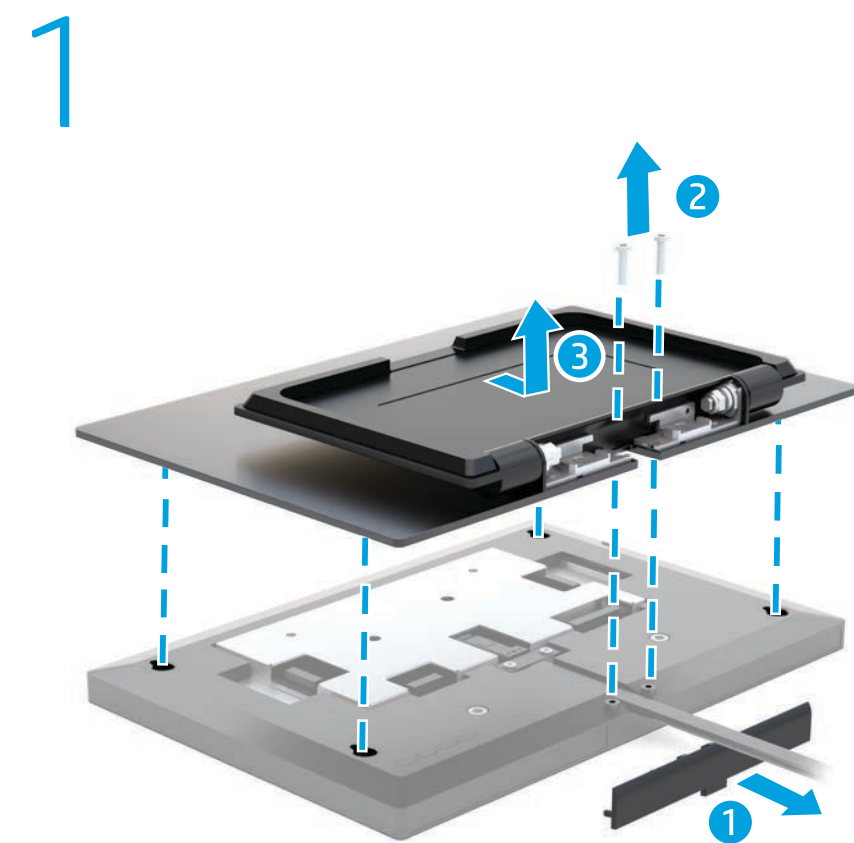

Quick Setup

Optimum Resolution:
1280 x 800 @ 60 Hz

 <http://www.hp.com/support>