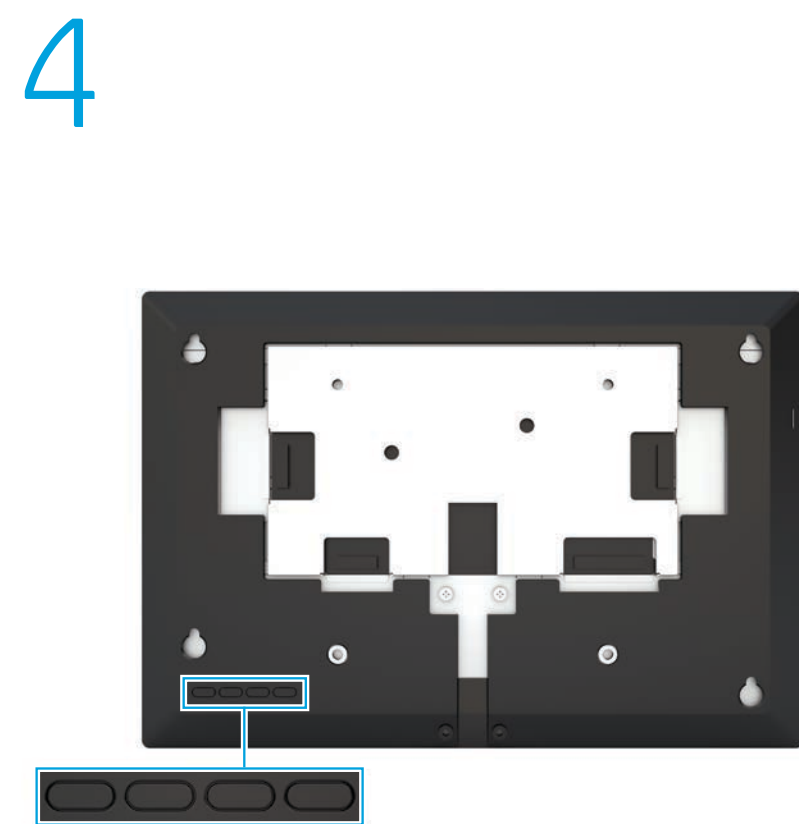

Quick Setup

Optimum Resolution:
1280 x 800 @ 60 Hz

 <http://www.hp.com/support>